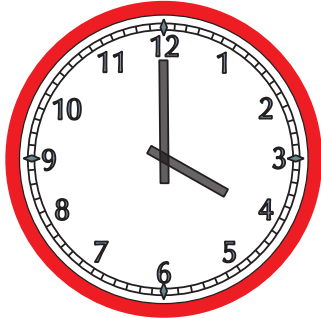

Online School - Time

What time does the clock show? Write down.

4:00