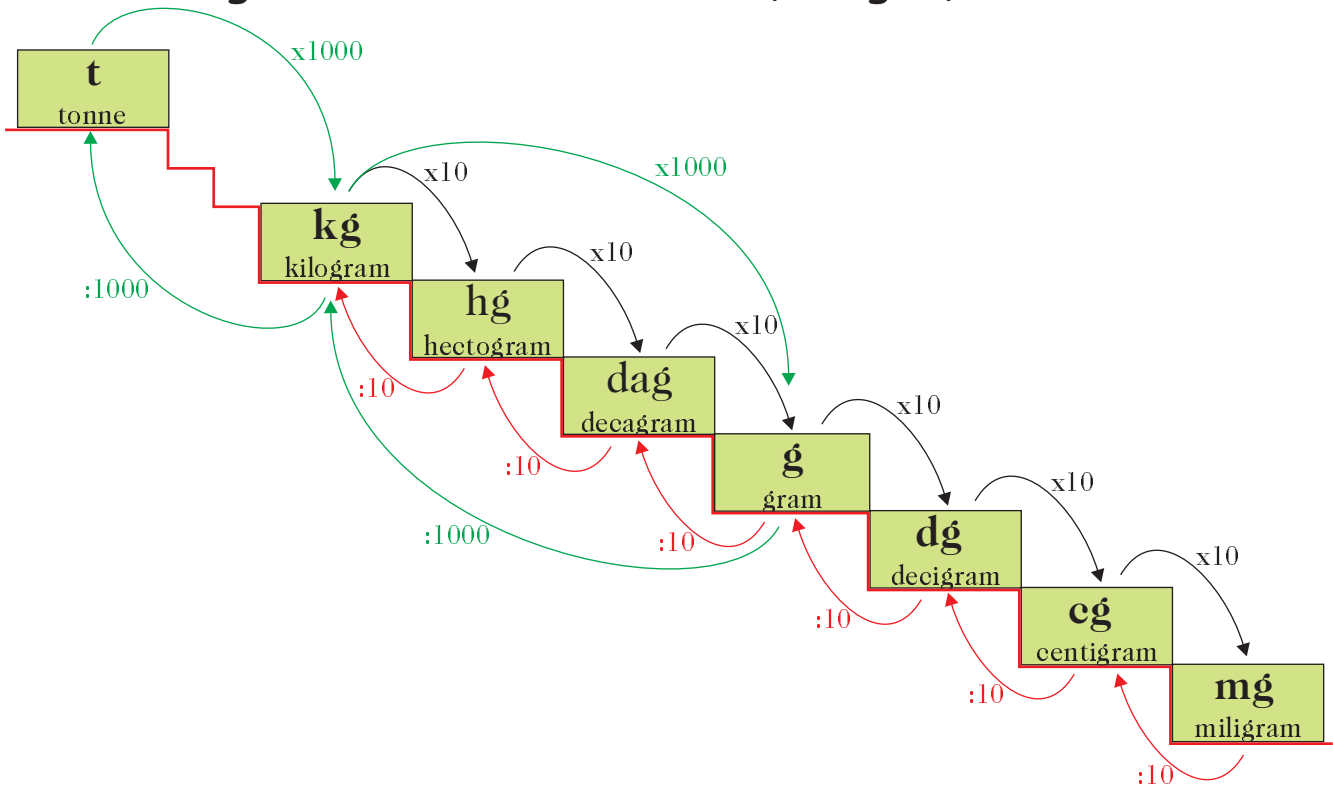

Metric units of mass

Converting Metric Units of Mass (Weight)

mega-	kilo-	hecto-	deca-	Base unit*	deci-	centi-	mili-
tonne**	kilogram	hectogram	deca-gram	gram	deci-gram	centi-gram	milli-gram
							
t	kg	hg	dag	g	dg	cg	mg
1000 kg ili 1 000 000 g	1000 g	100 g	10 g	1 g	10 dg in 1 g	100 cg in 1 g	1000 mg in 1 g

* The SI base unit of mass is "kilogram" but names and symbols for decimal multiples and submultiples of the unit of mass are formed by attaching prefix names to the unit name "gram".

** 1 tonne (UK) or metric ton (US) = 1 megagram = 10^6 grams